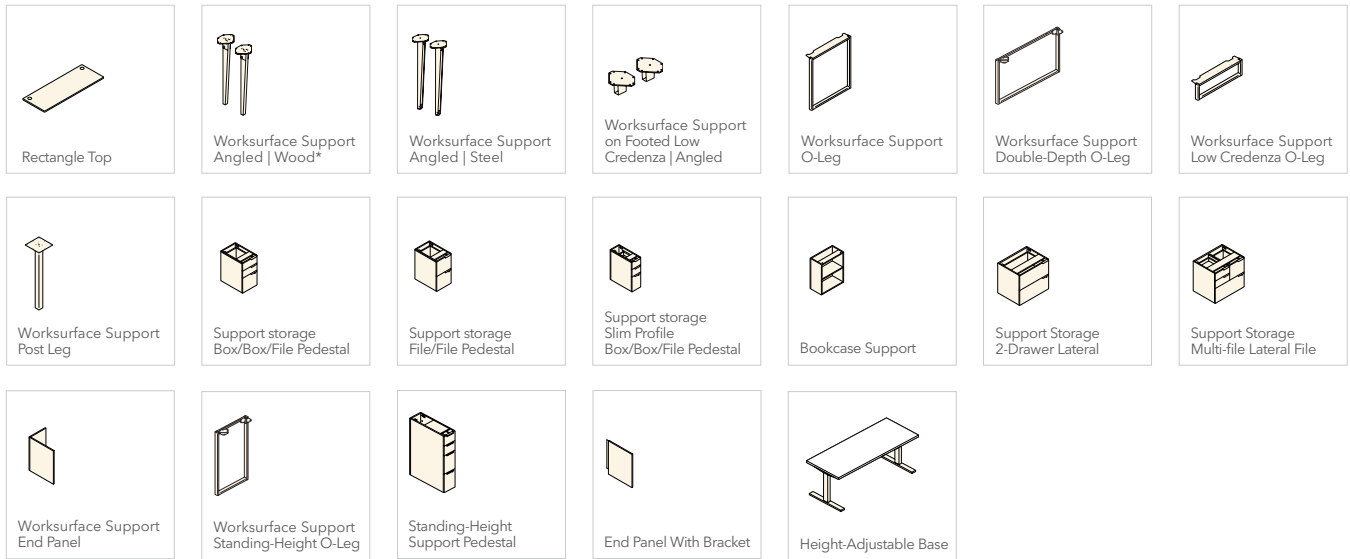

Worksurfaces / Supports

*Wood legs are available in Clear Ash and Medium Ash. Finish may vary due to natural variance of the wood.