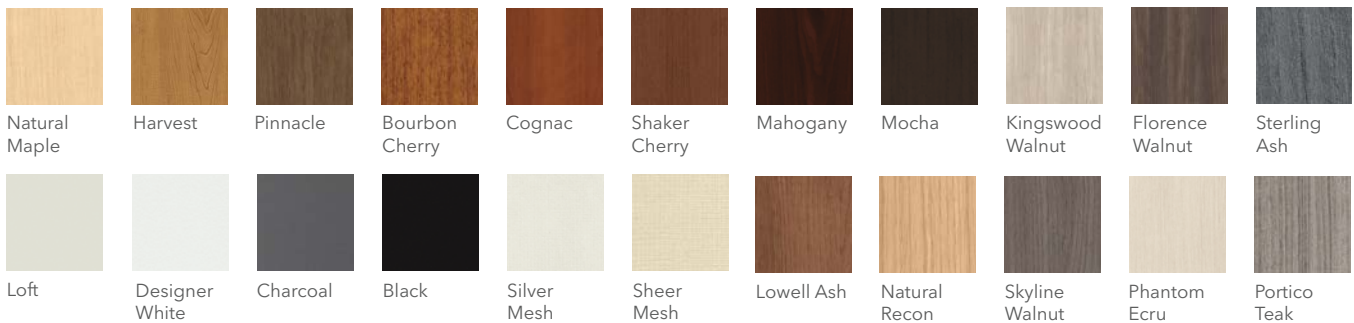

Laminates

Wood Legs

* Finish may vary due to natural variance of the wood.